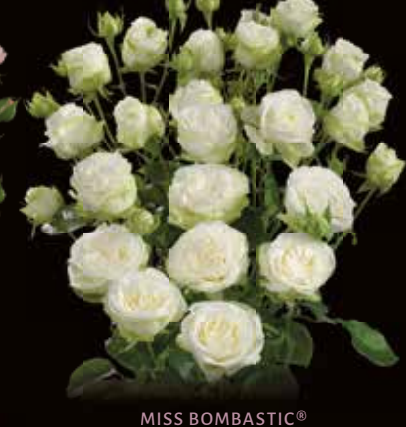

MISS BOMBASTIC®