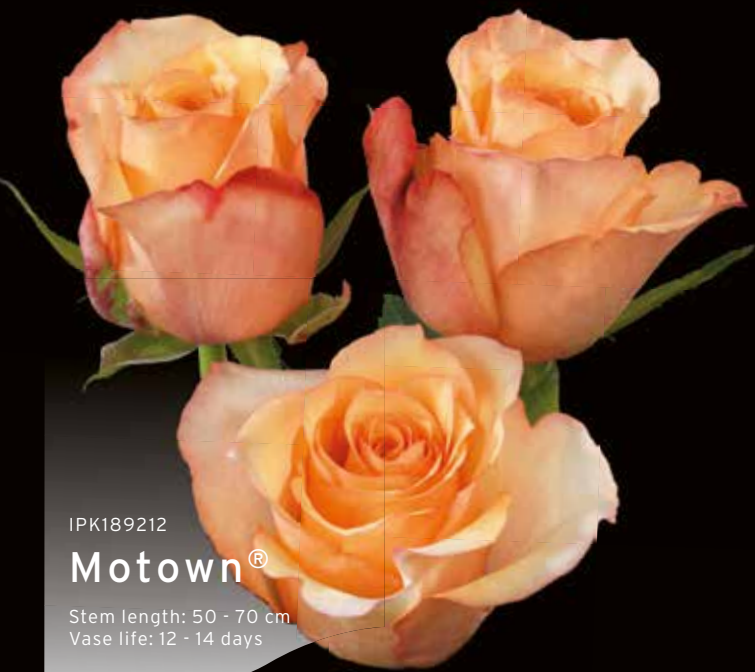

Pompeii®

Stem length: 60 - 80 cm

Vase life: 12 - 14 days

Grasisomso

Osmosis®

Stem length: 50 - 70 cm
Vase life: 12 - 14 days

IPK192213

Yelloween®

Stem length: 60 - 80 cm
Vase life: 10 - 12 days
VBN code: 120145

Interzajstog

Gotcha®

Stem length: 60 - 80 cm

Vase life: 10 - 12 days

VBN code: 17785

IPK189212

Motown®

Stem length: 50 - 70 cm

Vase life: 12 - 14 days

GRA12481

Limonetti®

Stem length: 50 - 70 cm

Vase life: 12 - 14 days

VBN code: 120229

Interzagebrigh

Brighton®

Stem length: 60 - 70 cm

Vase life: 12 - 14 days

Three Buttercup roses are shown against a black background. One rose is in the foreground, fully open, showing its intricate, multi-layered petals in shades of pale yellow and cream. Two other roses are positioned above it, one to the left and one to the right, both partially open. The roses have a classic, rounded shape with many layers of petals.