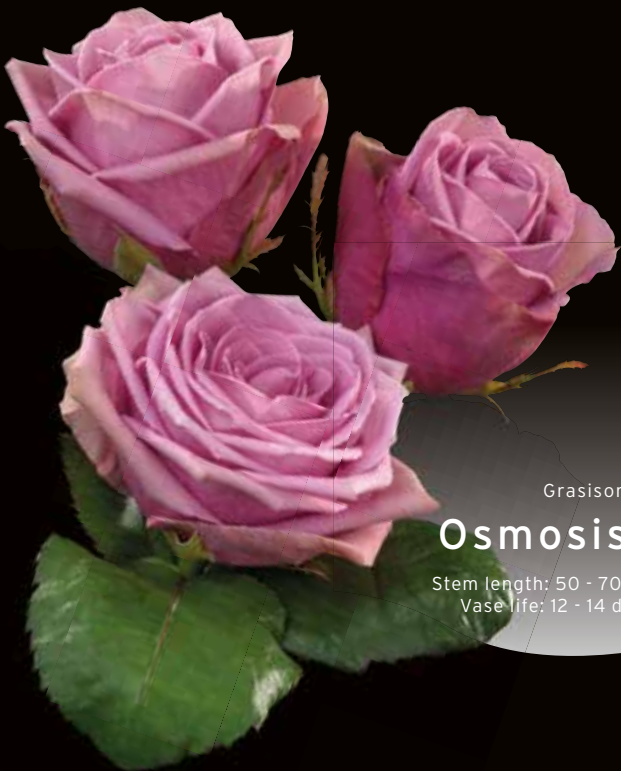

Interplant Single Roses

2 0 1 7 | 2 0 1 8

IPK366212

Svetlana®

Stem length: 50 - 70 cm

Vase life: 10 - 12 days

VBN code: 107011

IPK234513

Pompeii®

Stem length: 60 - 80 cm

Vase life: 12 - 14 days

Grasisomso

Osmosis®

Stem length: 50 - 70 cm
Vase life: 12 - 14 days

IPK192213

Yelloween®