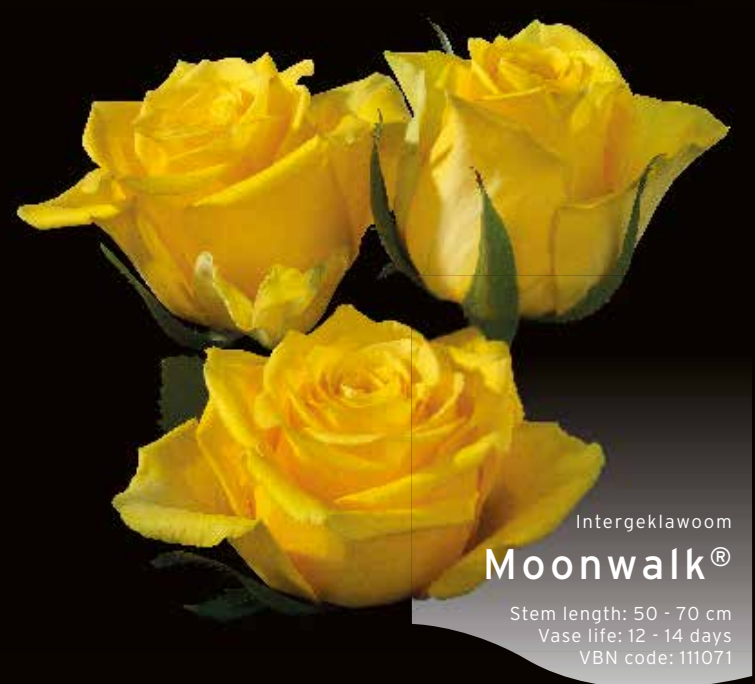

Stem length: 50 - 70 cm

Vase life: 10 - 12 days

IPK137514

Green Lantern®

Stem length: 50 - 70 cm

Vase life: 14 - 16 days

Intergeklawoom

Moonwalk®