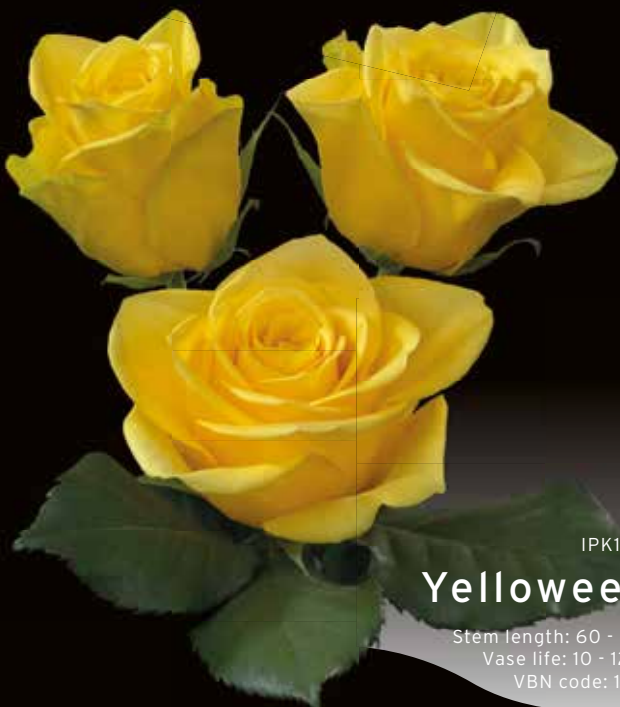

Interplant Single Roses

2 0 1 7 | 2 0 1 8

IPK366212

Svetlana®

Stem length: 50 - 70 cm

Vase life: 10 - 12 days

VBN code: 107011

IPK234513

Pompeii®

Stem length: 60 - 80 cm

Vase life: 12 - 14 days

Grasisomso

Osmosis®

Stem length: 50 - 70 cm
Vase life: 12 - 14 days

IPK192213

Yelloween®

Stem length: 60 - 80 cm
Vase life: 10 - 12 days
VBN code: 120145

Interzajstog

Gotcha®

Stem length: 60 - 80 cm

Vase life: 10 - 12 days

VBN code: 17785

IPK189212

Motown®